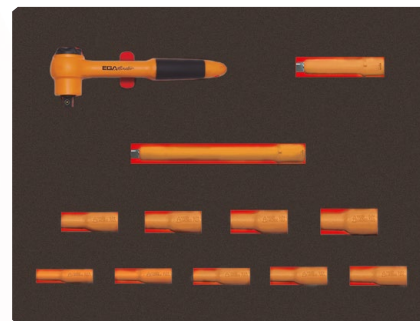

SOCKET WRENCHES SETS 1/2"

1/2"

10 Pcs.

COD		pcs.	Kg.
79074	51053	10	3
		mm	

Pcs.	Description	Composition
1	Ratchet 1000V	73447 (1/2")
8	Sockets 1000V	8-10-13-17-18-19-21-22 mm (1/2")
1	Extension 1000V	73445 (1/2")

1/2"

12 Pcs.

COD		pcs.	Kg.
79479	51053	12	3.2
		inch	

Pcs.	Description	Composition
1	Ratchet 1000V	73447 (1/2")
2	Extension 1000V	73445 / 73446 (1/2")
9	Sockets 1000V	1/2", 9/16", 5/8", 11/16", 3/4", 13/16", 7/8", 15/16", 1"

1/2"

**12 Pcs.
LONG SERIE**

COD		pcs.	Kg.
79480	51054	12	6.6
		inch	

Pcs.	Description	Composition
1	Ratchet 1000V	73447 (1/2")
2	Extension 1000V	73445 / 73446 (1/2")
9	(L.S.) Sockets 1000V	1/2", 9/16", 5/8", 11/16", 3/4", 13/16", 7/8", 15/16", 1"