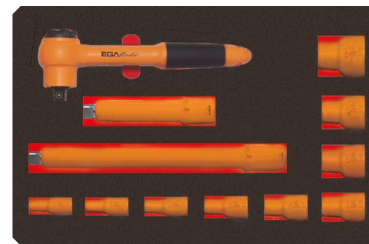

SOCKET WRENCHES SETS 1/2"

1/2"

10 Pcs.

COD		pcs.	Kg.
79074	51053	10	3
		mm	

Pcs.	Description	Composition
1	Ratchet 1000V	73447 (1/2")
8	Sockets 1000V	8-10-13-17-18-19-21-22 mm (1/2")
1	Extension 1000V	73445 (1/2")

1/2"

12 Pcs.

COD		pcs.	Kg.
79479	51053	12	3.2
		inch	

Pcs.	Description	Composition
1	Ratchet 1000V	73447 (1/2")
2	Extension 1000V	73445 / 73446 (1/2")
9	Sockets 1000V	1/2", 9/16", 5/8", 11/16", 3/4", 13/16", 7/8", 15/16", 1"

1/2"

**12 Pcs.
LONG SERIE**

COD		pcs.	Kg.
79480	51054	12	6.6
		inch	

Pcs.	Description	Composition
1	Ratchet 1000V	73447 (1/2")
2	Extension 1000V	73445 / 73446 (1/2")
9	(L.S.) Sockets 1000V	1/2", 9/16", 5/8", 11/16", 3/4", 13/16", 7/8", 15/16", 1"